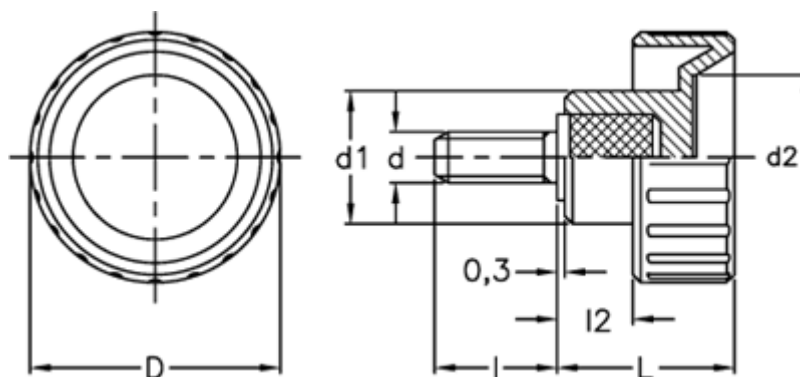

Data Sheet

Article number: 2302006376
Description: E+G Fluted grip knob
BT.16 p-M5x16

Measures

d = 16
d1 = 11
d2 = 9
d 6g = M5
l = 16
L = 13.0
l2 = 5.0